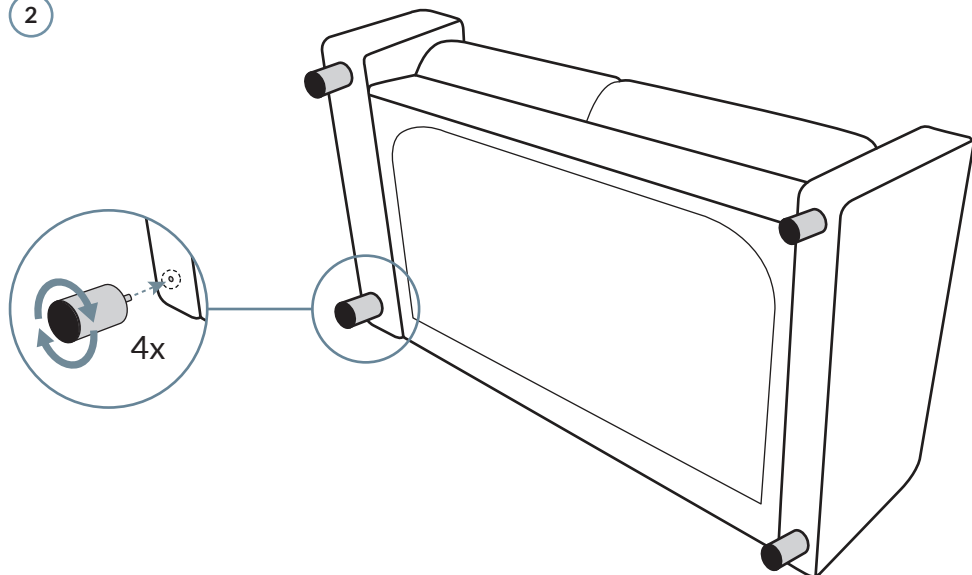

Assembly
Stressless® Fiona
Stressless® Flora

Mounting of legs sofa

1

2

Mounting of legs sofa

1x

99230315

4x

990000514
(8x30mm)

2

990000856
990001000

990002231

Mounting of legs corner

1

2

Mounting of legs corner